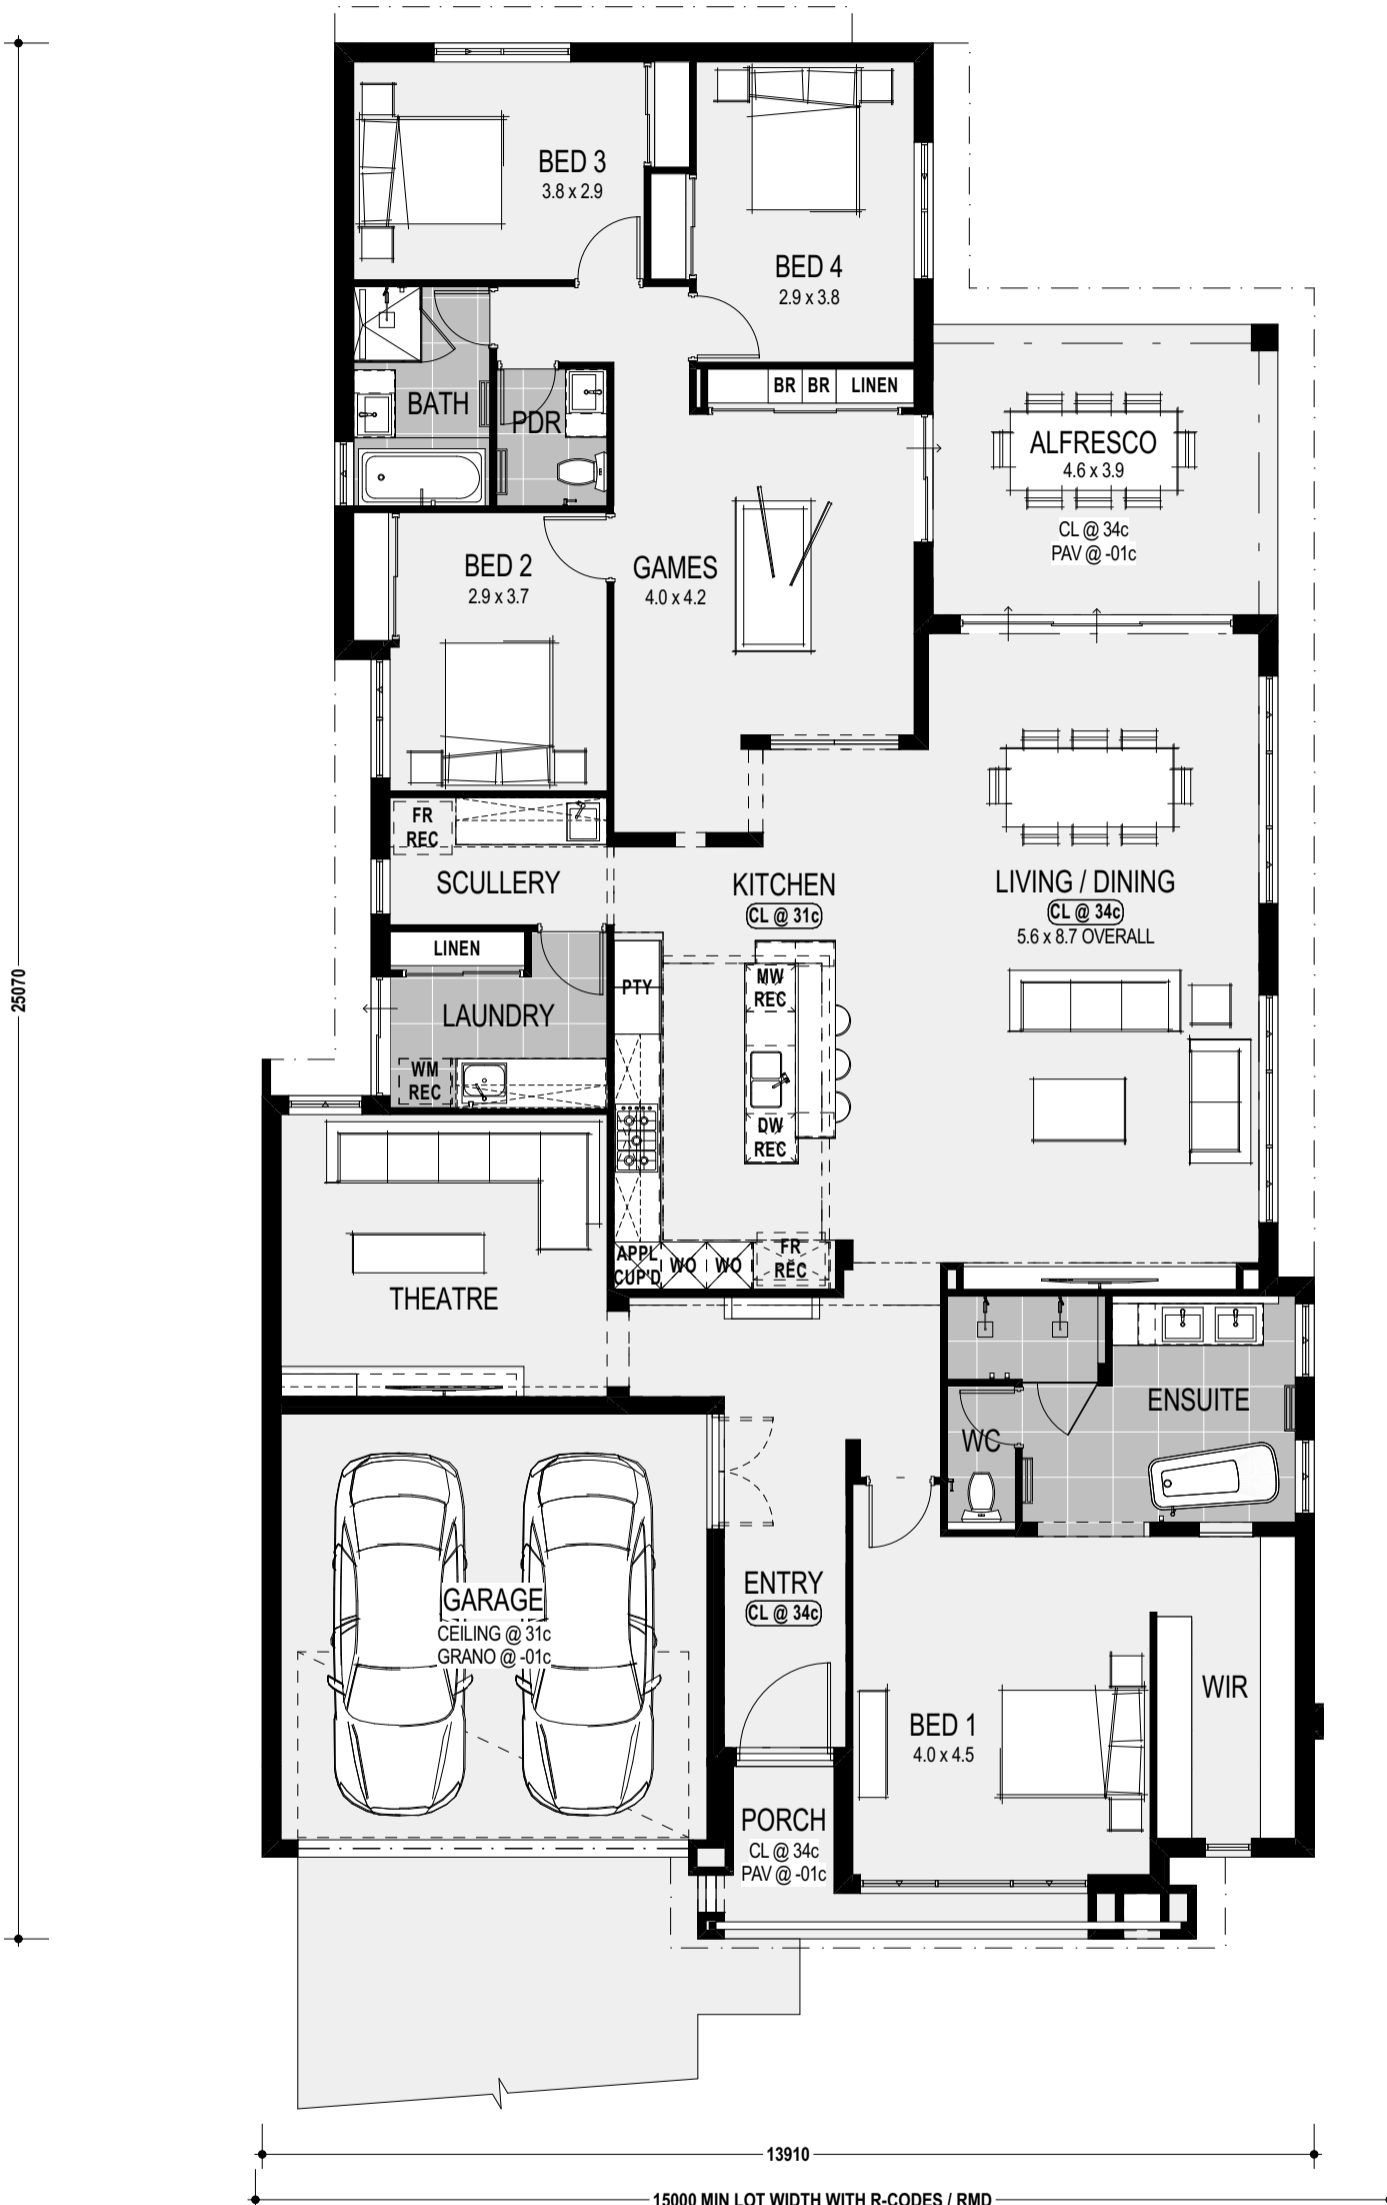

DALLAS PLATINUM

Head Office:
11 Delawney Street, Balcatta. W.A. 6021
Tel: 08 6241 4555 Fax: 08 6241 4455

Metro Display Home opening hours:
Monday & Wednesday 2-5pm,
Saturday, Sunday & Public Holidays 1-5pm.

www.homegroupWA.com.au

AREAS:	
House Area	240.91
Garage Area	34.62
Alfresco Area	17.51
Porch Area	2.65
Total Area:	295.69 m²

XXXXXX
© Copyright
Home Group WA
Home Group WA P/L reserves the
right to vary dimensions and materials
from those on display. Room sizes,
window sizes, set backs & areas may
vary slightly to working drawings.

2021