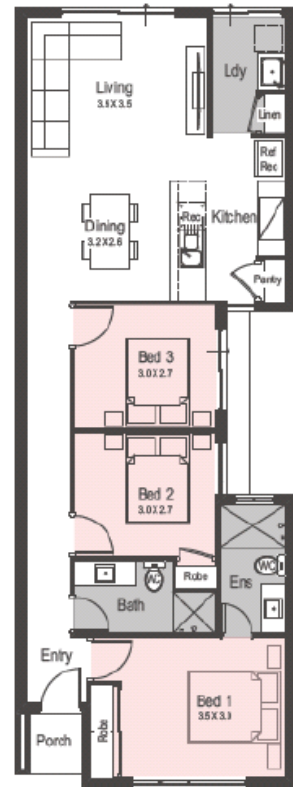

MAHALA

Home & Land Package

\$345,640

Land size 180m²

Frontage 6m

Lot 72 Stopes Lane FORRESTDAL

For more information contact:
Blake Garvey – 0402 786 589

Harriet by Homebuyers Centre

- 900mm stainless steel appliances and 20mm Caesarstone benchtops
- LED downlights throughout
- Master bedroom with fully appointed ensuite
- Mirrored sliding doors to robes
- Glass pivot screen doors to showers
- Quality floor coverings and blinds
- 25 year structural guarantee
- Fixed site costs
- Front landscaping by LWP
- Side and rear fencing by LWP