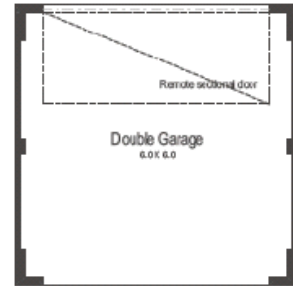

MAHALA

Home & Land Package

\$345,640

Land size 180m²

Frontage 6m

Lot 72 Stopes Lane FORRESTDAL

For more information contact:
Blake Garvey – 0402 786 589

Harriet by Homebuyers Centre

- 900mm stainless steel appliances and 20mm Caesarstone benchtops
- LED downlights throughout
- Master bedroom with fully appointed ensuite
- Mirrored sliding doors to robes
- Glass pivot screen doors to showers
- Quality floor coverings and blinds
- 25 year structural guarantee
- Fixed site costs
- Front landscaping by LWP
- Side and rear fencing by LWP